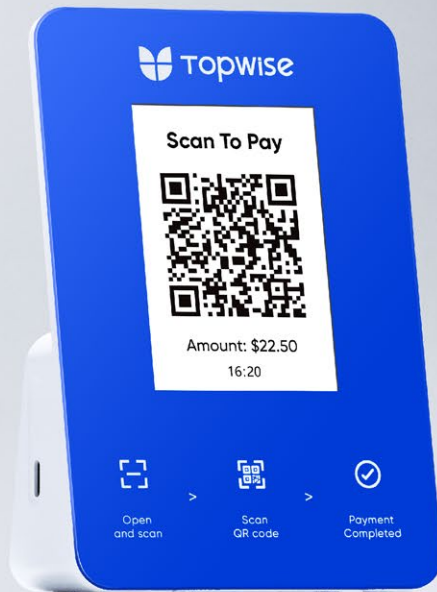

## Cloud Sound Box

3.5 inch Large Screen Display  
3W loud speaker  
Dynamic QR code display support  
Fashionable design